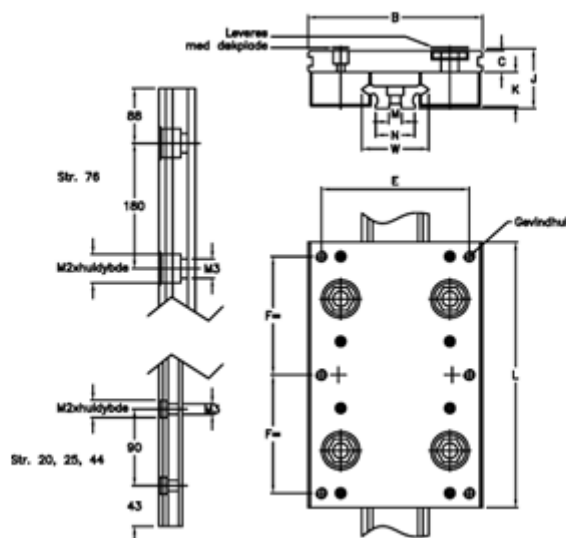

Article number: 056517611256

Description: Hepco Simple Select 76 1-1256

## Measures

B = 185	M = 15x5
C = 20.0	M1 = 14.0
E = 160	M2 = 20x12
F = 135	N = 50.4
G = 6xM10	Size = 76
J = 58.70	W = 76
K = 36.5	
L = 300	